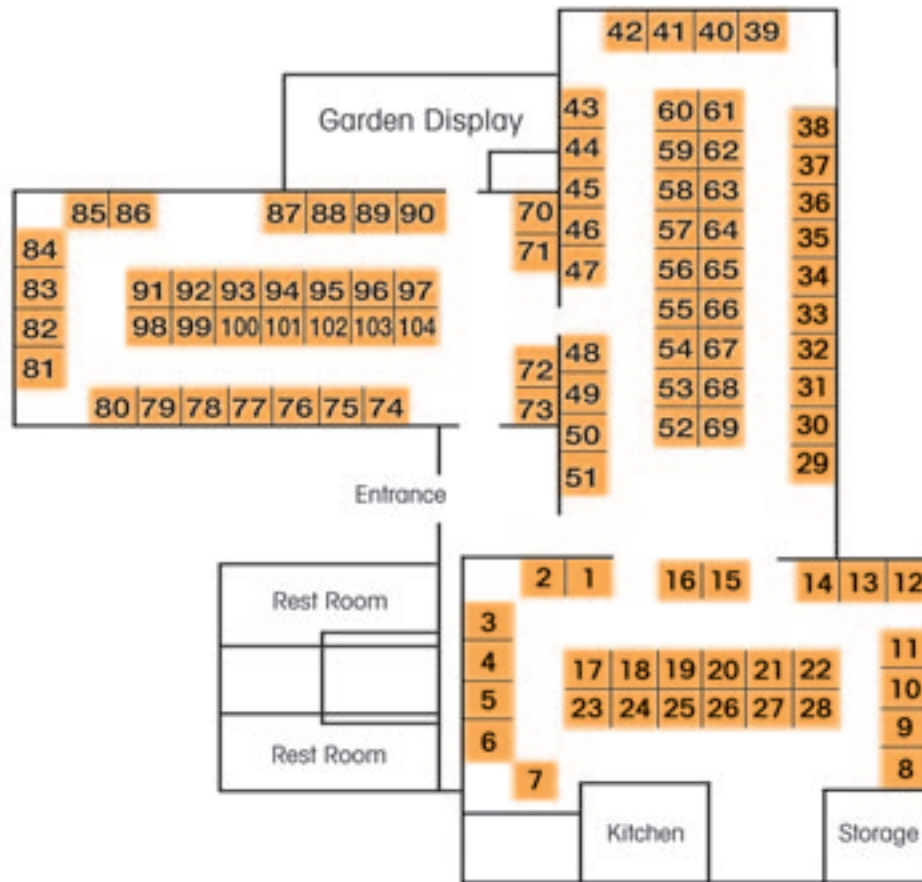

# WAUKESHA EXPO CENTER

<b>Exhibitor</b> .....	<b>Booth #</b>	<b>Exhibitor</b> .....	<b>Booth #</b>	<b>Exhibitor</b> .....	<b>Booth #</b>
The Home Improvement Network	1	Ultimate Home Concepts	38	Trees on the Move	74-75
LCS Lawn Service	2	Sauna Bob's	39-40	Stein Home Solutions	76-77
Metal Roofing Systems	3-4	Architctual Xpressions	41	Owens Corning	78-79
Realty Executives	5	Hapka Contracting	42	McKay Nursery	80
John Theilmann & Sons	6	Natural Lawn of America	43	Exteriors Unlimited	81-82
Scentsy Candles	7	Hanson Soft Water	44	Patio Enclosures	83-84
Accupuncture & Holistic Health	9	Wolf Paving	45	Prospect Hill Garden Center	85-86
Bliffert Lumber	10-11	Ground Affects Landscaping	46-47	CC Décor	87
Bed Rock Granite	12-14	Leafguard of WI	48	Liquid Escapes	88-90
Granite Transformations	17	Oak Creek Plumbing	49	Callen Construction	91-92
Lemke Fence	18	Bathfitter	50-51	Mamayek Heating	93
Renewel by Anderson	19-20	Siding Unlimited	52-53	Executive Flooring	94
Mayer Landscape	21	Turner Concrete	55	Green Links Lawnsapcing	95
Durham Hill Nursery	22	Everdry	56	Home Pride Remodeling	96
Granite Transformations	23	Helmut's Remodeling	57	Kelly's Greenscapes	97
Dog Guard Fencing	24	Jefferson Glass	58	Callen Construction	98-99
Porter's Borders	25	Mike Meyer Landscape	59	Culligan	100-101
ACRI Company	26	Oconomowoc Landscape		Rolling Hills Landscape	102
Cutco Cutlery	27	Supply	60	Milwaukee Gutter Glove	103
Durham Hill Nursery	28	Lake Country Heating		Kelly's Services	104
Lakeland Biologists	29	& Cooling	61-62		
Lakeland Biologists	30	GSB Services	63		
Createscape Landscaping	31	Brinks Home Security	64		
Pinnacle Concepts	32-33	Breckenridge Landscaping	65-66		
Rozman Wealth Management	34	Siding Unlimited	68-69		
Legacy Exteriors	35	Bear Builders	70-71		
Valley of Wisconsin LLC	36-37	Weather Tight	72-73		